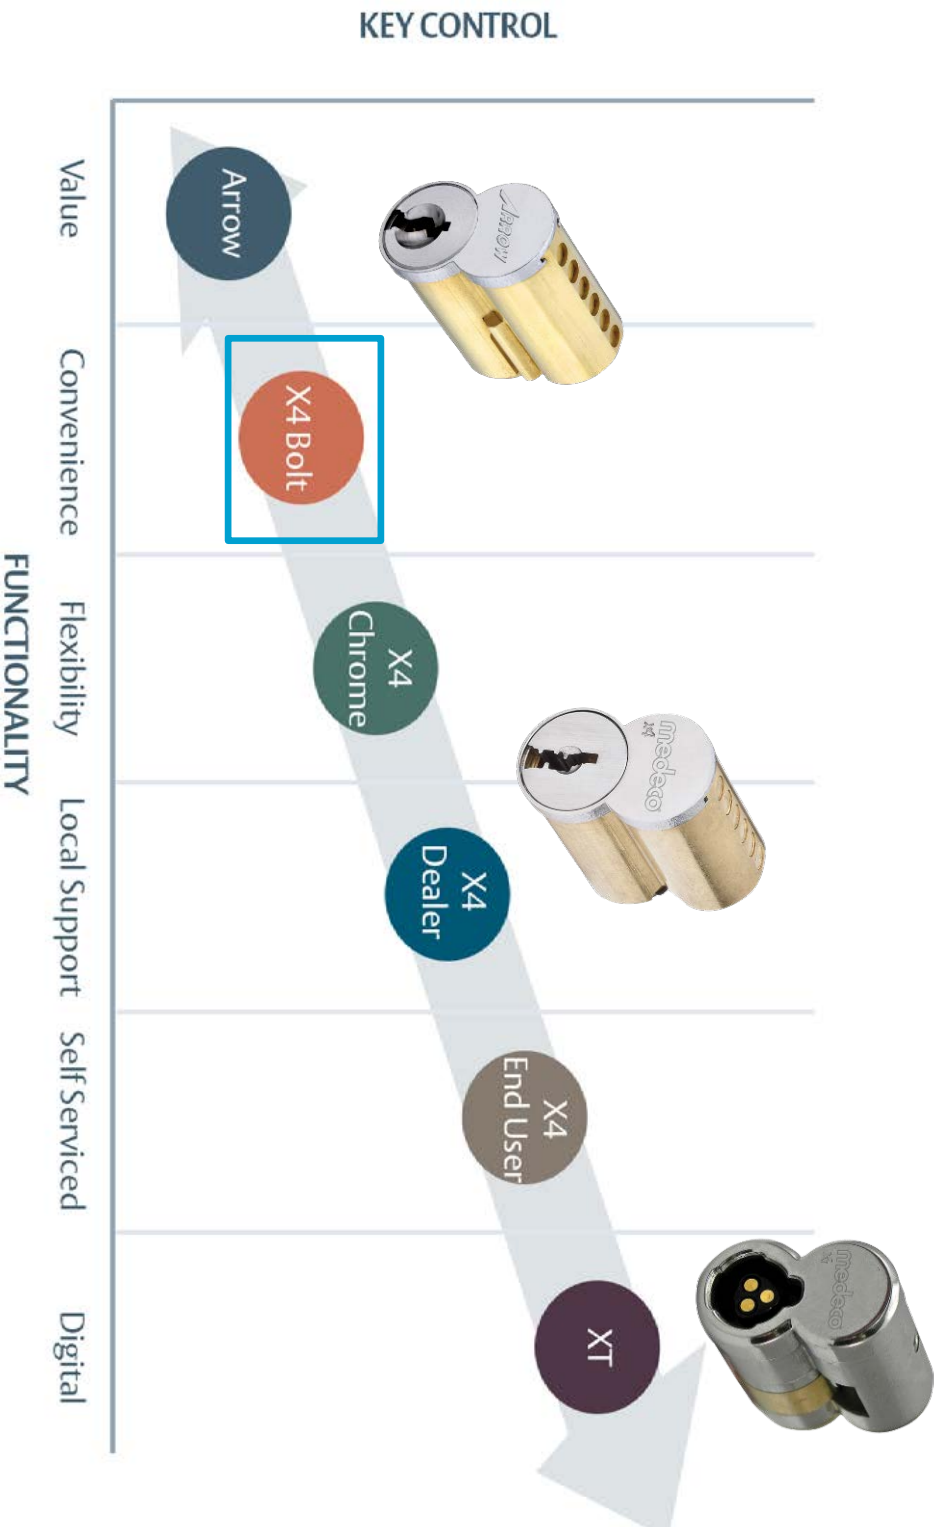

This playbook is intended to provide an overview of the Medeco X4 Bolt rapid masterkey program.

To advance to the next slide, click the Red Arrow at the bottom right of the page.

To advance to a different section, click on the desired box at the bottom of the page.

About

Security
Continuum

What is...?

Product
Ordering

FAQs

Tools

Who Can Help?

Arrow & Medeco Unmatched Key System Continuum

About

Security
Continuum

What is...?

Product
Ordering

FAQs

Tools

Who Can Help?

What is Medeco X4 Bolt?

The Medeco X4 Bolt program was created to expand commercial key control into new and existing channels. This targeted, direct program will assist Wholesale and Contract Hardware partners in capturing discretionary business from End Users, Dealers, Integrators, and more.